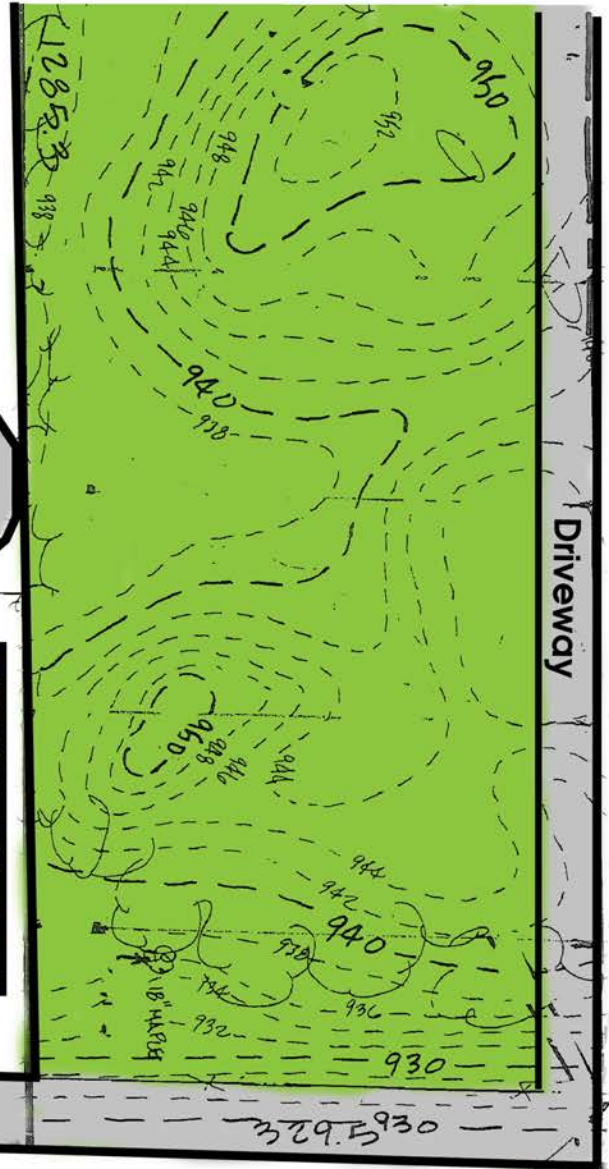

# XXXX LaBeaux Ave NE

Saint Michael, MN

Katydid Lane NE

9th Street NE

County 19/ LaBeaux Ave NE

Build your Dream Home with Christian Builders on this Beautiful heavily wooded 4.85 acre lot with large mature trees, walkout basement options. Detached out buildings are allowed up to 40x60.