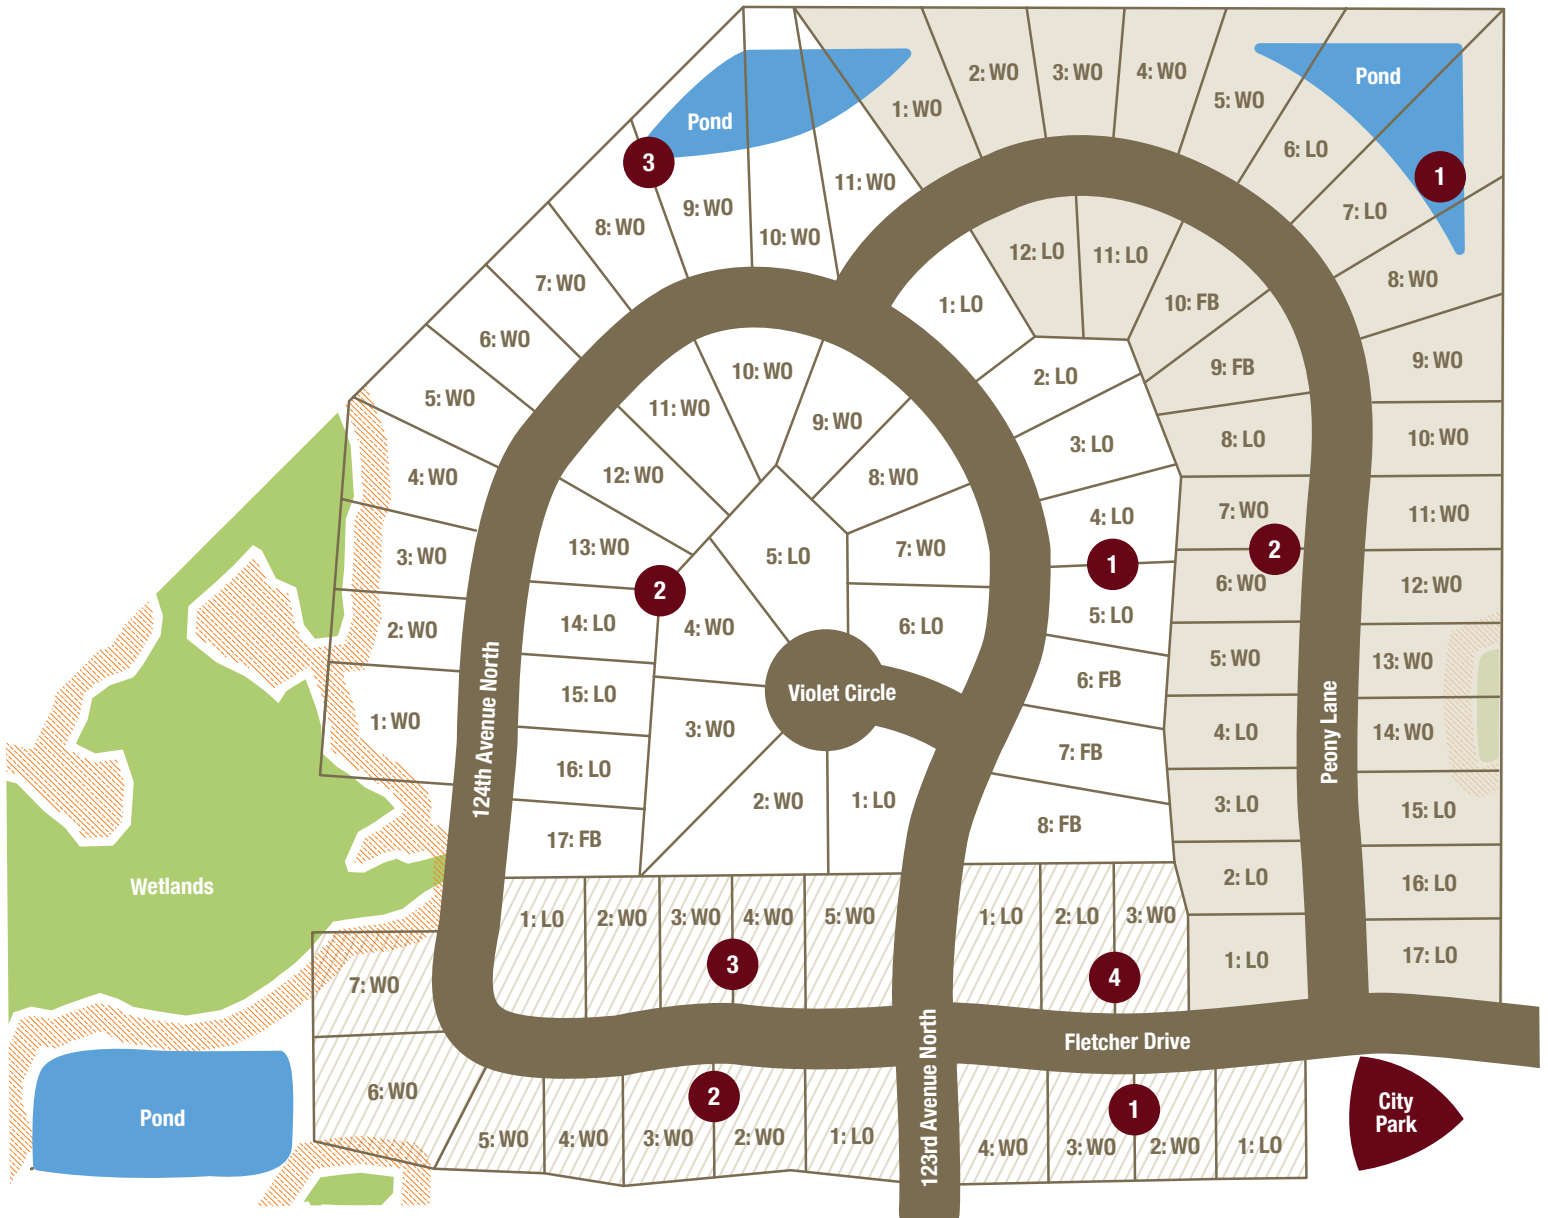

Augusta Prairie

ROGERS, MN

christianbuilders.com

SINCE 1974

CHRISTIAN
BUILDERS & REMODELERS

Your Premier Energy Efficient Custom Home Builder for over 35 years.

21000 Rogers Drive
Suite 110
Rogers, MN 55374

763.428.8323
MN LIC #BC001280